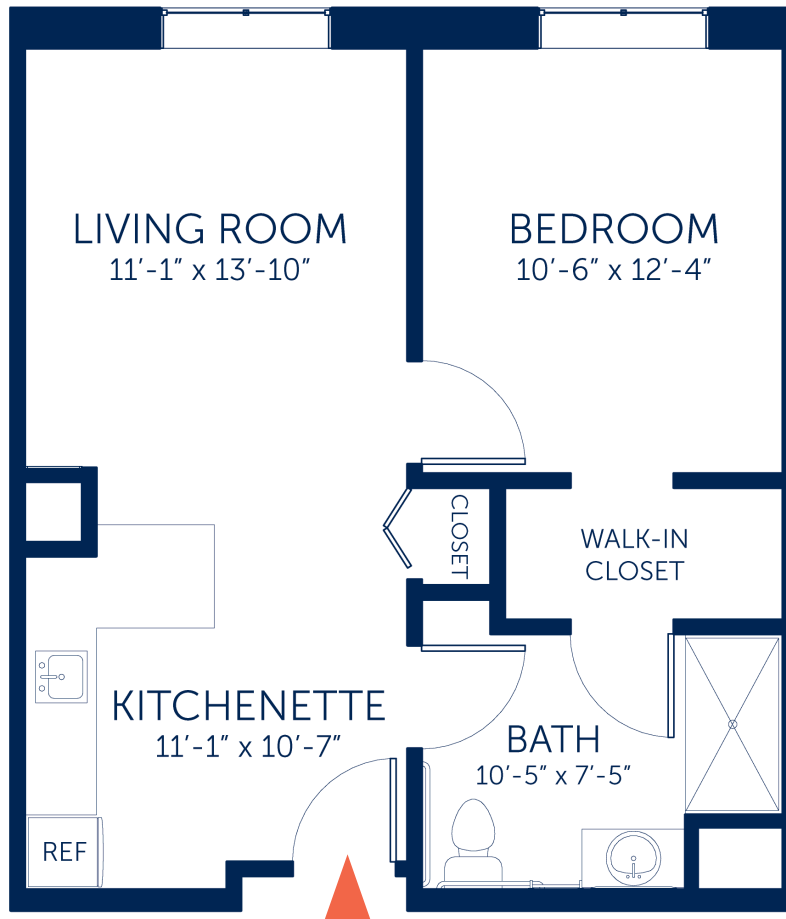

The MURPHY

SUPPORTIVE Assisted Living Residences

Studio | 385 Square Feet

Square footage, room dimension or window placement may vary. Not shown to scale.

THE CARRINGTON AT LINCOLNWOOD | 3501 Northeast Parkway, Lincolnwood, IL 60712

847-973-6262 | TheCarringtonAtLincolnwood.com

The ELMSLIE

SUPPORTIVE Assisted Living Residences

One Bedroom, One Bathroom | 562 Square Feet

Square footage, room dimension or window placement may vary. Not shown to scale.

THE CARRINGTON AT LINCOLNWOOD | 3501 Northeast Parkway, Lincolnwood, IL 60712

847-973-6262 | TheCarringtonAtLincolnwood.com

The SHAW

SUPPORTIVE Assisted Living Residences

Two Bedroom, Two Bathroom | 865 Square Feet