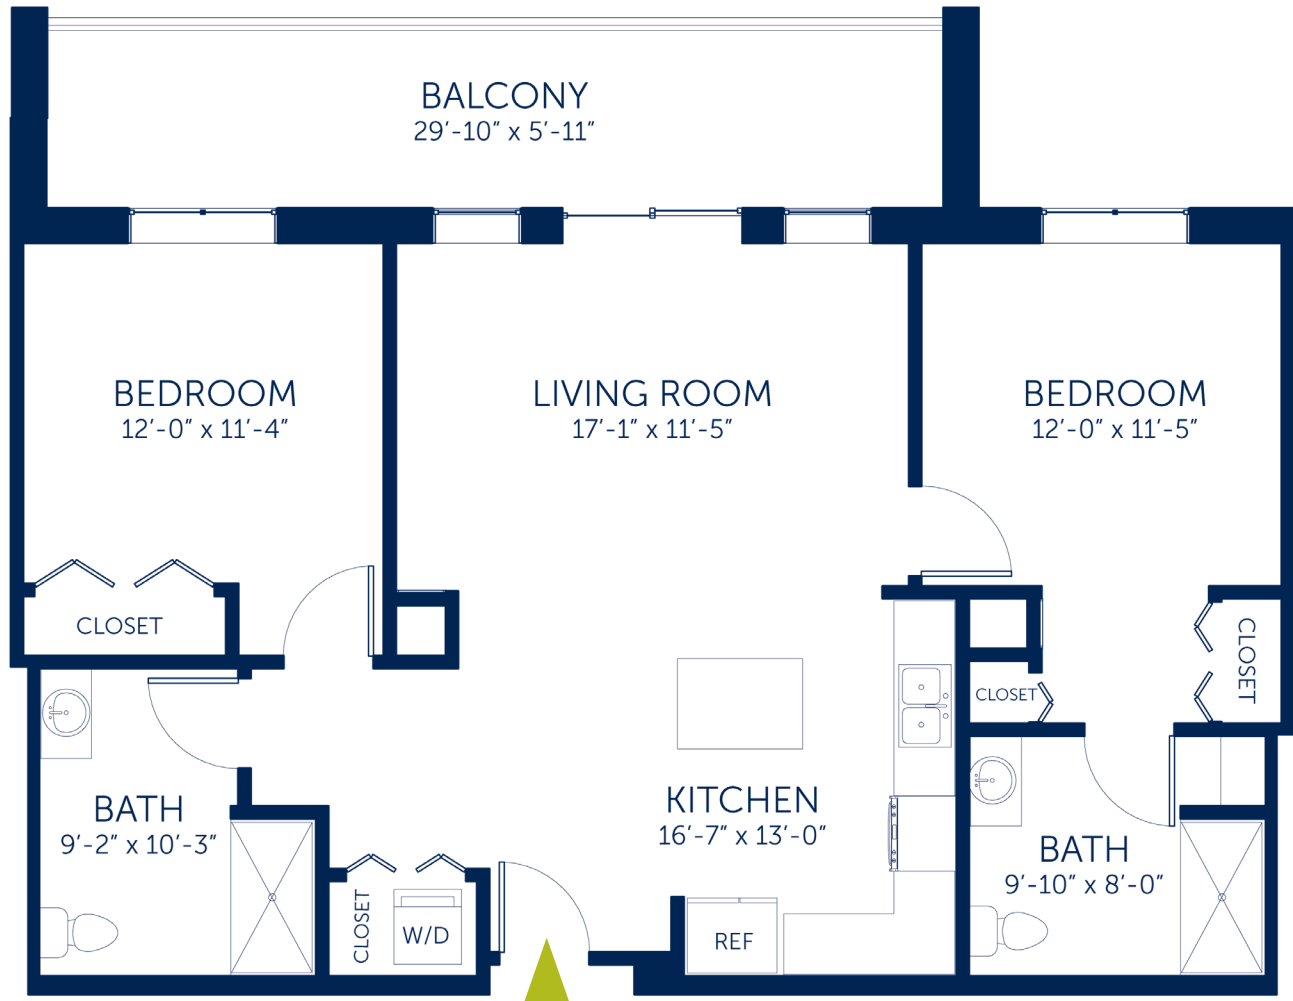

847-973-6262 | TheCarringtonAtLincolnwood.com

The JENNEY I

BEAUTIFUL Independent Living Residences

Two Bedroom, Two Bathroom | 925 Square Feet

Square footage, room dimension or window placement may vary. Not shown to scale.

THE CARRINGTON AT LINCOLNWOOD | 3501 Northeast Parkway, Lincolnwood, IL 60712

847-973-6262 | TheCarringtonAtLincolnwood.com

The WRIGHT

BEAUTIFUL Independent Living Residences

Deluxe Two Bedroom, Two Bathroom w/Balcony | 1,030 Sq. Ft.