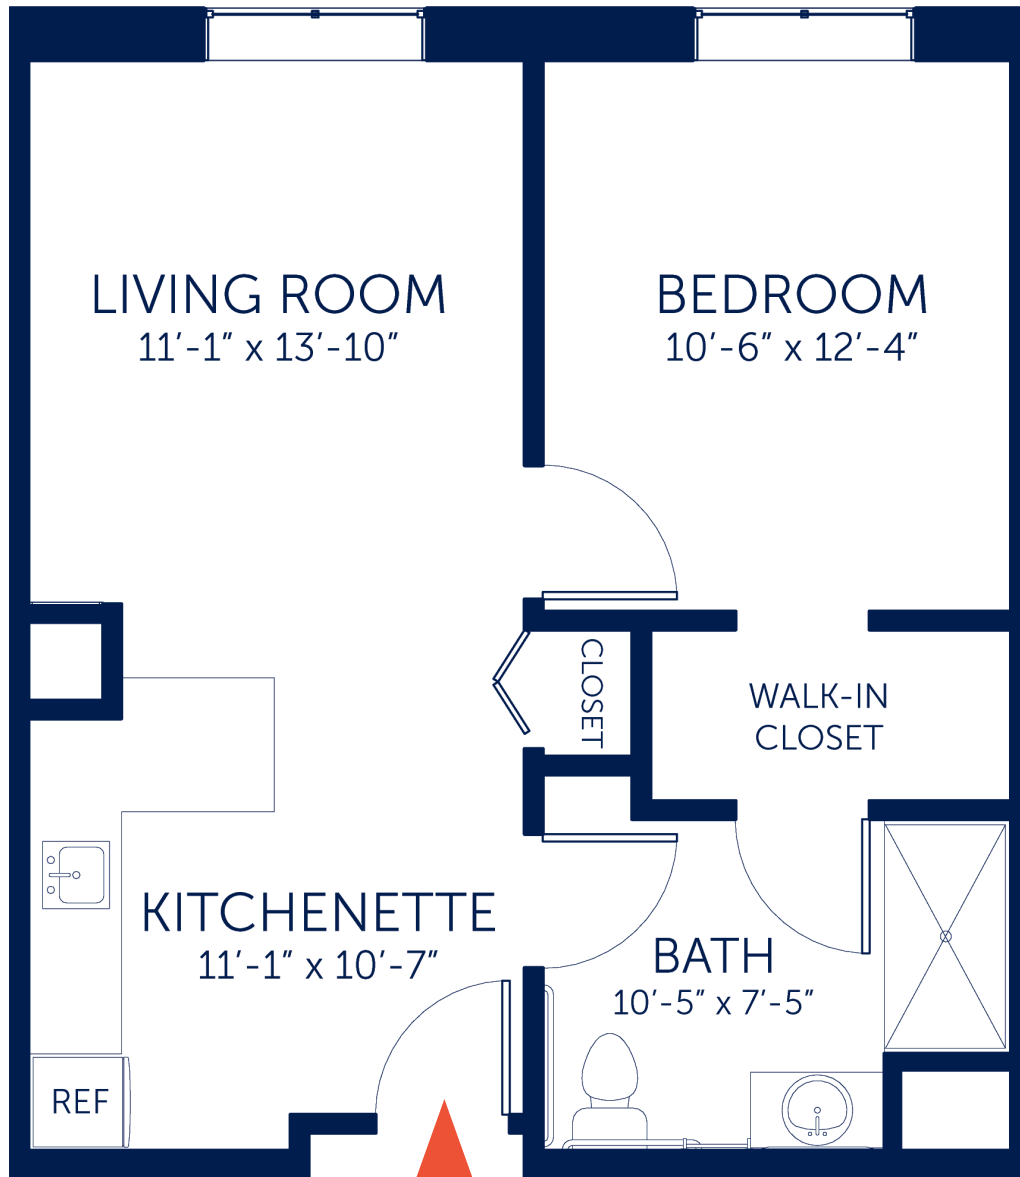

The MURPHY

SUPPORTIVE Assisted Living Residences

Studio | 385 Square Feet

Square footage, room dimension or window placement may vary. Not shown to scale.

The **ELMSLIE**

SUPPORTIVE Assisted Living Residences

One Bedroom, One Bathroom | 562 Square Feet

Square footage, room dimension or window placement may vary. Not shown to scale.

The SHAW

SUPPORTIVE Assisted Living Residences

Two Bedroom, Two Bathroom | 865 Square Feet

Square footage, room dimension or window placement may vary. Not shown to scale.